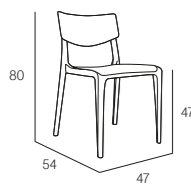

TOWN PAD

Registered design No. 2747774

MS-TOW01
024X00 taupe