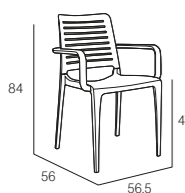

PARK PAD

Registered design No. 2747774

MN-PAR01
024X00 taupe