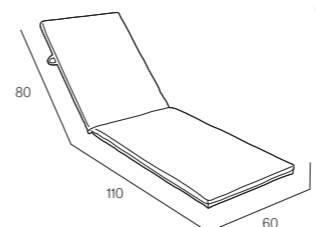

AQUA - NAUTIC

AQUA
PERMEABLE

NAUTIC
WATERPROOF

681
003T00 white
(AQUA)