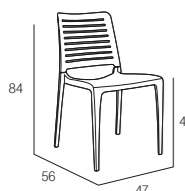

PARK PAD

Registered design No. 2747774

MS-PAR01
024X00 taupe