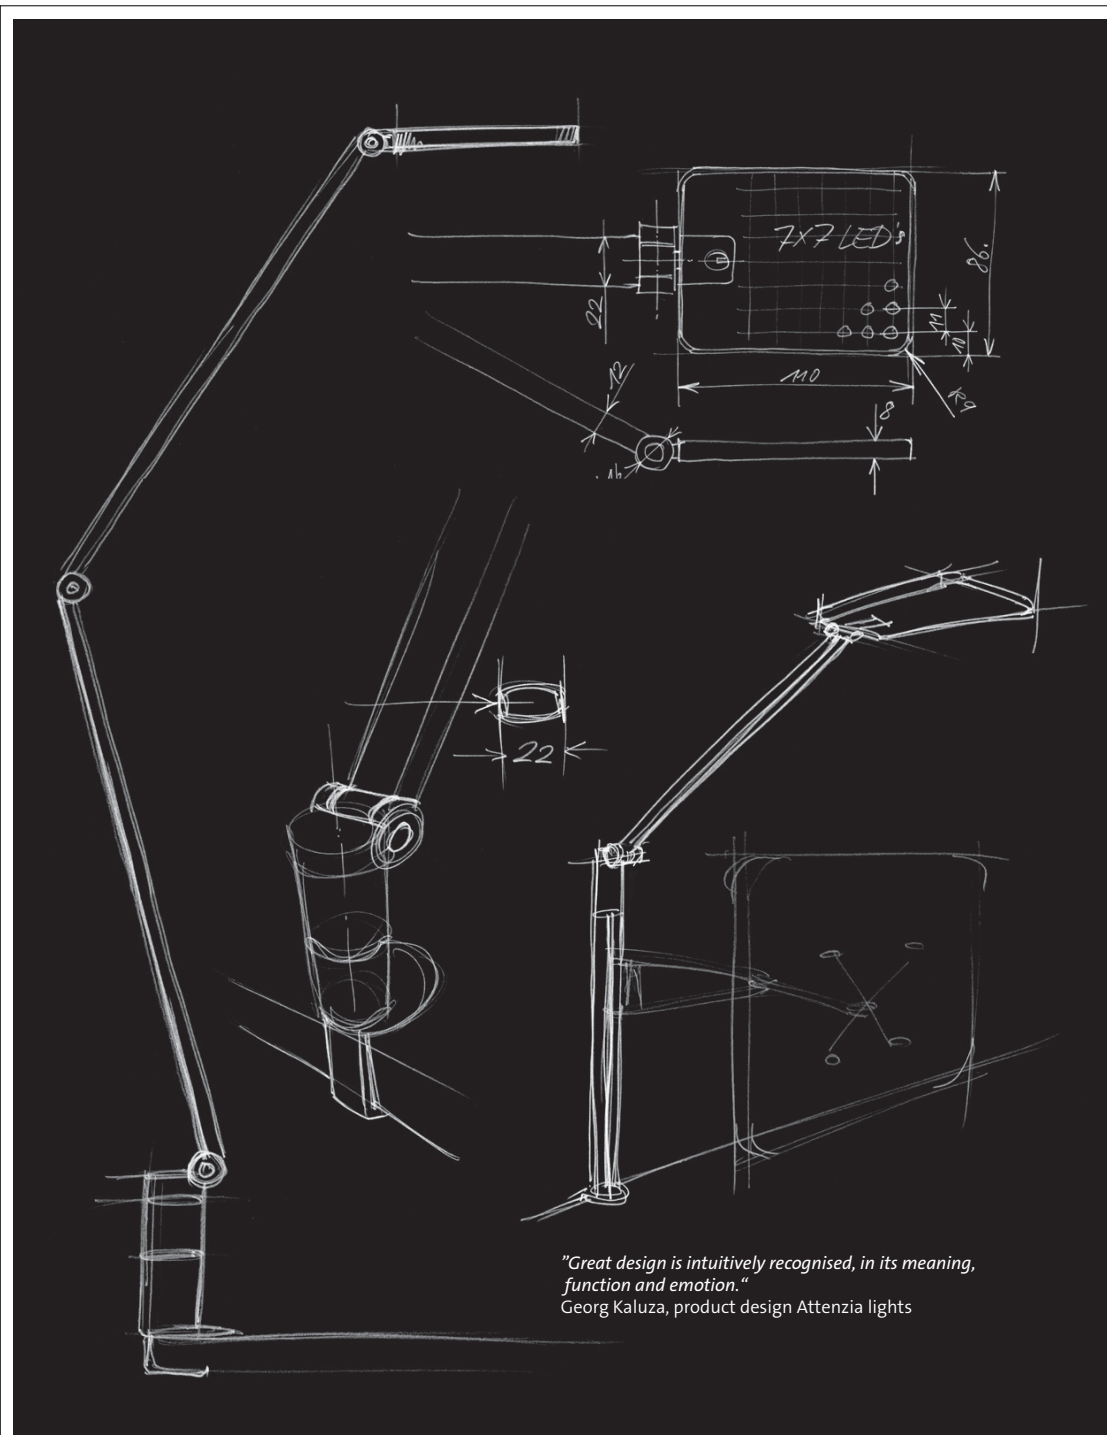

"Great design is intuitively recognised, in its meaning, function and emotion."
Georg Kaluza, product design Atenzia lights