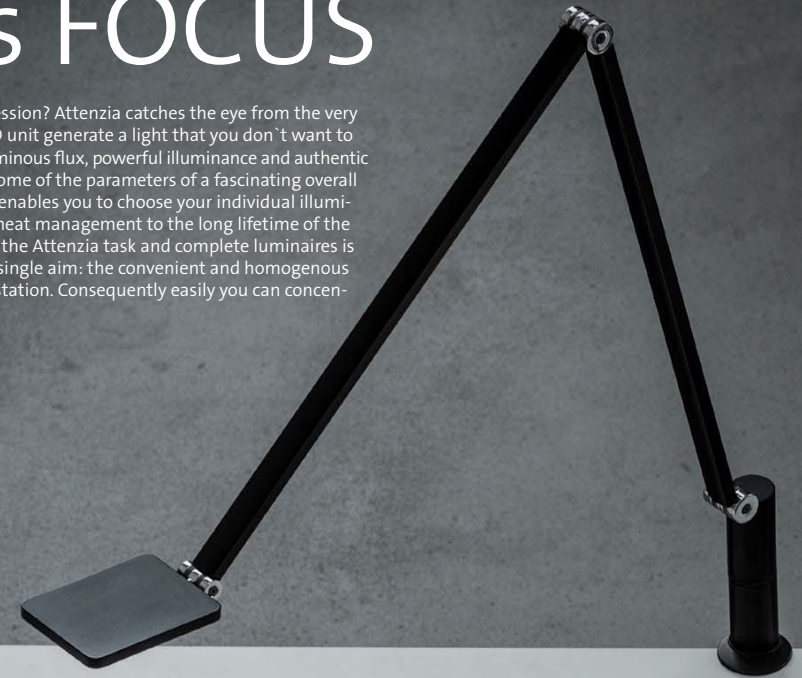

LED's FOCUS

How can light make impression? Attenzia catches the eye from the very start. The high-quality LED unit generate a light that you don't want to miss anymore. The high luminous flux, powerful illuminance and authentic colour rendering are just some of the parameters of a fascinating overall effect. Infinitely dimming enables you to choose your individual illuminance level. From perfect heat management to the long lifetime of the LED, every design detail of the Attenzia task and complete luminaires is consistently focused on a single aim: the convenient and homogenous illumination of your workstation. Consequently easily you can concentrate on: your work.

As flexible as the new work environment

LED's MOVE

How can you get light moving? The Attenzia task shows the way. Wherever you want to move this light. The sleek and height-adjustable support arm helps. This outstanding level of flexibility enables perfect illumination of the desired area of your workstation at all times. The Attenzia task can be positioned securely on your desk using the table clamps from the range of accessories. In addition, the internal cable routing of the luminaires always ensures an organised appearance. The Attenzia complete can simply be attached to a column from the Novus MY providing more free space and enabling a clear overview.