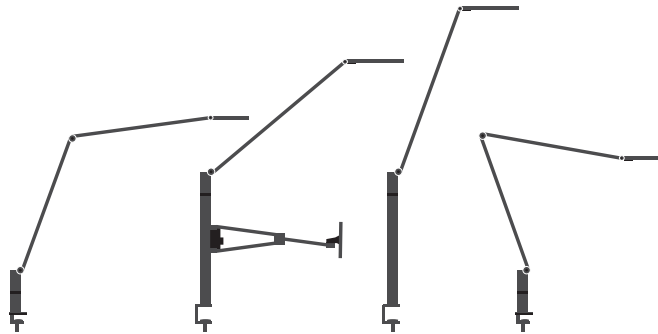

As flexible as the new work environment

LED's MOVE

How can you get light moving? The Attenzia task shows the way. Wherever you want to move this light. The sleek and height-adjustable support arm helps. This outstanding level of flexibility enables perfect illumination of the desired area of your workstation at all times. The Attenzia task can be positioned securely on your desk using the table clamps from the range of accessories. In addition, the internal cable routing of the luminaires always ensures an organised appearance. The Attenzia complete can simply be attached to a column from the Novus MY providing more free space and enabling a clear overview.