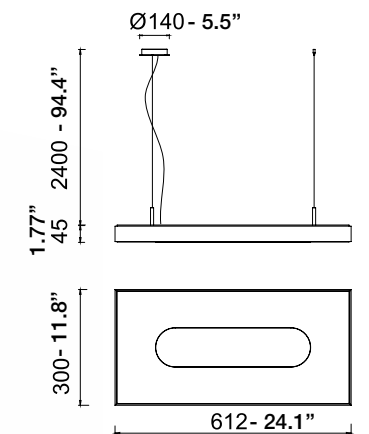

LED

CE IP20 CLASS I

Emissione luminosa %
Light distribution %
LED
Fluorescente / Fluorescent

Corpo illuminante / Luminaire finishes:
Grigio-argento / Silver-grey RAL9006
Bianco / White RAL 9016