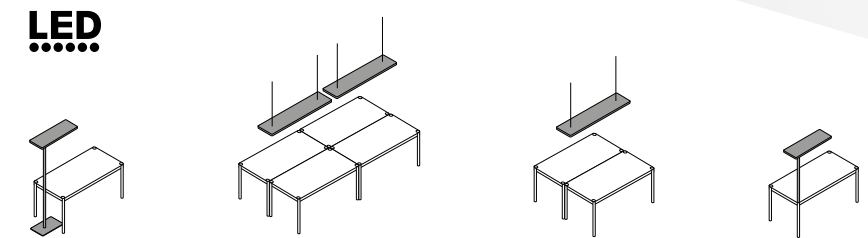

Stick

Design Moreno De Giorgio

Suspended Floor Bench

Stick cattura lo sguardo con uno stile accentuato, che riequilibra con originalità, ma senza eccessi, il rapporto tra forma e funzione, elemento essenziale nel light design di ogni ufficio. Alluminio, finiture e materiali high-tech consentono una raffinata incursione nella tecnologia a LED o fluorescente, che abbinati al diffusore microprismatico ad alta efficienza, offrono un comfort visivo superiore.

Stick has an eye-catching, accentuated style, which balances with originality, but without exaggeration, the relationship between shape and function, essential for the light design of each office. Aluminum finishes and high-tech materials provide a fine intrusion into the LED or fluorescent technology, which, combined with the high-efficiency prism diffuser, offer superior visual comfort.

Stick capte l'attention avec son style, rééquilibrant de façon originale, le rapport entre forme et fonction, élément essentiel du light design de tout bureau. Aluminium, finitions et matériaux high-tech permettent une incursion raffinée dans la technologie à LED ou fluorescente, laquelle, combinée au diffuseur à microprismes haute efficacité, offre un confort visuel de très haut niveau.

Stick zieht den Blick durch einen ausgeprägten Stil an sich, der mit Originalität aber ohne Übertreibung das Verhältnis zwischen Form und Funktion ausgleicht, was das wesentliche Element im Light Design jedes Büros ist. Aluminium, Ausführungen und High-Tech-Materialien ermöglichen einen raffinierten Einblick in die Technologie mit LED oder Leuchtstofflampe, die kombiniert mit dem mikroprismatischen Schirm für hohe Effizienz einen höheren visuellen Komfort bieten.