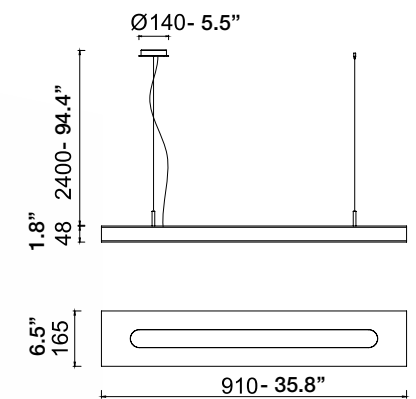

Descrizione tecnica

Apparecchio di illuminazione a sospensione
Corpo illuminante: alluminio
Diffusore: metacrilato microprismatico ad alta efficienza
Sorgente: LED

Finitura

Corpo illuminante: verniciato bianco RAL 9016 o grigio argento RAL 9006
Rosone: verniciato bianco RAL 9016

Lampada LED 68W

68W LED - 3000K - CRI=80 (su richiesta 4000K)
Alimentatore elettronico 230V
Flusso luminoso 7800 lm

Modelli disponibili

ON/OFF, Dali, Sensore di presenza (PIR) e di luminosità

Accessori

Cavi di sospensione 5 mt., Rosone "Easy"

Technical description

Suspended lamp
Luminaire: aluminium
Diffuser: high efficiency prismatic methacrylate
Source: LED

Finishes

Luminaire: white painted RAL 9016 or silver RAL 9006
Ceiling rose: white painted RAL 9016

Lamp LED 68W

68W LED - 3000K - CRI=80(on demand 4000K)
Electronic power supplier 230V
Luminous flux 7800 lm

Available models

ON/OFF, Dali, Presence detector and ambient light sensor (PIR)

Accessories

Cable 5 meters, Ceiling Rose "Easy"

LED

CE IP20 ▽ CLASSE I

Emissione luminosa %
Light distribution %
LED
Fluorescente / Fluorescent

Corpo illuminante / Luminaire finishes:
Grigio-argento / Silver-grey RAL9006
Bianco / White RAL 9016