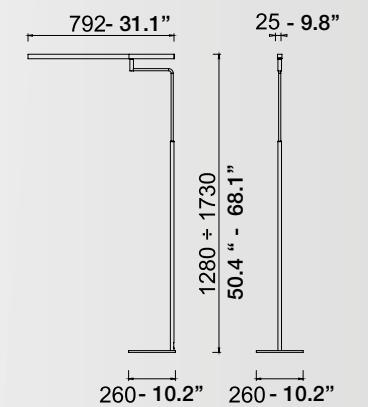

MiniStick

Floor

Descrizione tecnica

Apparecchio di illuminazione orientabile da terra
Corpo illuminante: alluminio
Struttura: metallo
Diffusore: metacrilato microprismatico ad alta efficienza
Sorgente: LED

Finitura

Corpo illuminante: alluminio anodizzato
Struttura: verniciato bianco RAL 9016 o verniciato antracite RAL 7022

Lampada LED 15W

15W LED - 3000K - CRI=80
Alimentatore elettronico 230V
Flusso luminoso 1300 lm
Interruttore ON/OFF
50% > 100%

Technical description

Floor lamp
Luminaire head: aluminium
Structure: metal
Diffuser: high efficiency prismatic methacrylate
Source: LED

Finishes

Luminaire: anodized aluminium
Structure: white painted RAL 9016, or anthracite painted RAL 7022

Lamp LED 15W

15W LED - 3000K - CRI=80
Electronic power supplier 230V
Luminous flux 1300 lm
Switch ON/OFF
50% > 100%

LED

CE IP20

Emissione luminosa %
Light distribution %
LED

Corpo illuminante / Luminaire finishes:
Alluminio anodizzato / Anodized aluminium

Struttura / Structure:
Bianco / White RAL 9016
Antracite / Anthracite RAL 7022