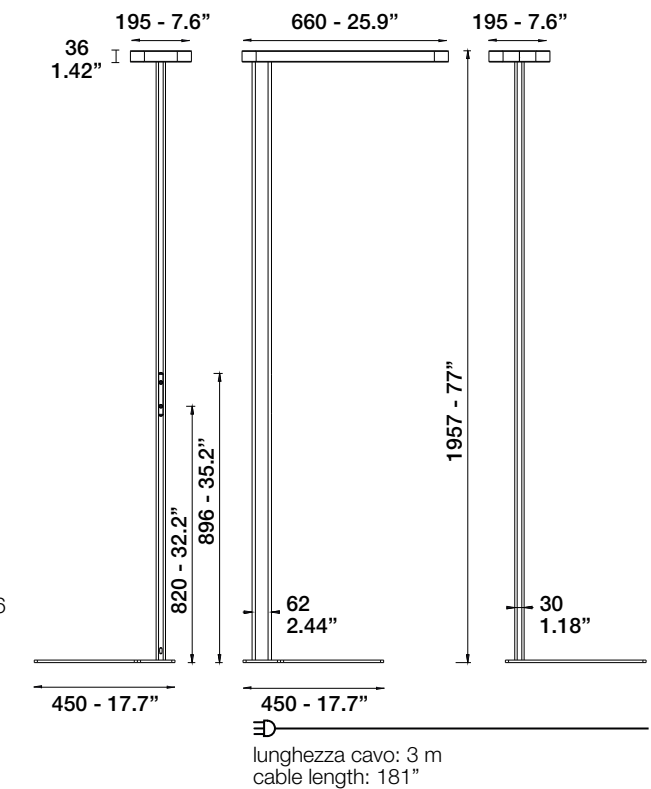

Options

3 versions with several luminous flux
More 8 - 8000lm (4000lm direct and 4000lm indirect) = 64W
More 12 - 12000lm (4000lm direct and 8000lm indirect) = 94W
More 16 - 16000lm (4000lm direct and 12000lm indirect) = 124W
UK plug - USA plug

LED CE IP20

Emissione luminosa
Light distribution

Struttura / Structure
Bianco / White RAL 9016