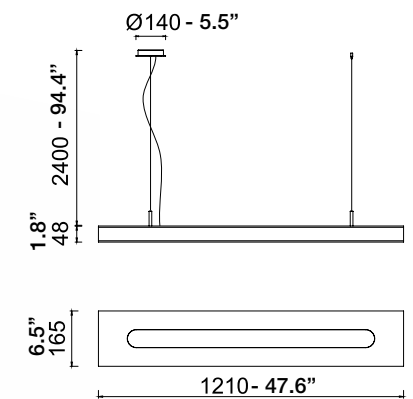

Linea
Suspended
120

Descrizione tecnica

Apparecchio di illuminazione a sospensione
Corpo illuminante: alluminio
Diffusore: metacrilato microprismatico ad alta efficienza
Sorgente: fluorescente

Finitura

Corpo illuminante: verniciato bianco RAL 9016 o grigio argento RAL 9006
Rosone: verniciato bianco RAL 9016

Lampada FLUO 2X54W

Fluorescente 2x54W
Attacco G5 - Lineare T5
Alimentatore elettronico 230V
Flusso luminoso 8900 lm

Modelli disponibili

ON/OFF, Dali, Sensore di presenza (PIR) e di luminosità

Accessori

Cavi di sospensione 5 mt., Rosone "Easy"

Technical description

Suspended lamp
Luminaire: aluminium
Diffuser: high efficiency prismatic methacrylate
Source: fluorescent

Finishes

Luminaire: white painted RAL 9016 or silver RAL 9006
Ceiling rose: white painted RAL 9016

Lamp FLUO 2X54W

Fluorescent 2x54W
Base G5 - Linear T5
Electronic power supplier 230V
Luminous flux 8900 lm

Available models

ON/OFF, Dali, Presence detector and ambient light sensor (PIR)

Accessories

Cable 5 meters, Ceiling Rose "Easy"

CE IP20 CLASSE I

Emissione luminosa %
Light distribution %
Fluorescente / Fluorescent

Corpo illuminante / Luminaire finishes:
Grigio-argento / Silver-grey RAL9006
Bianco / White RAL 9016