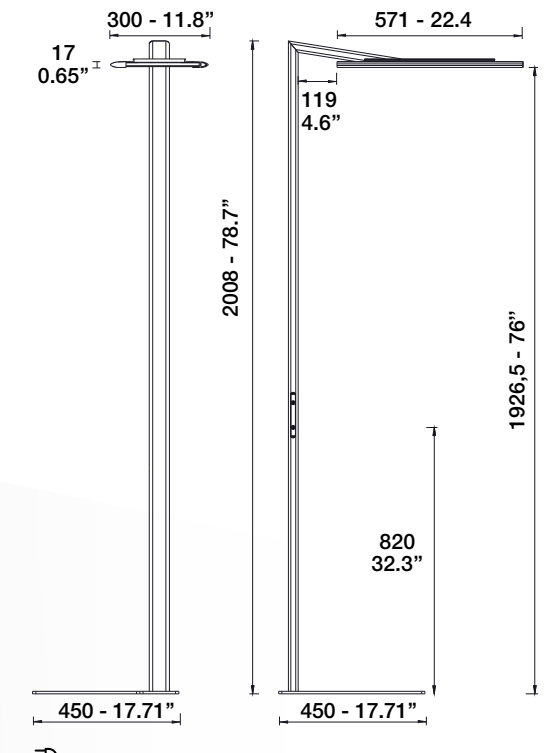

**Options**

3 versions with several luminous flux  
Fly 8 - 8400lm (4400lm direct and 4000lm indirect) = 70W  
Fly 12 - 11400lm (4400lm direct and 7000lm indirect) = 91W  
Fly 16 - 16400lm (4400lm direct and 12000lm indirect) = 130W  
UK plug - USA plug

LED CE IP20

Emissione luminosa  
Light distribution

Struttura / Structure  
Bianco / White RAL 9016

Touch Dimmer

lunghezza cavo: 3 m  
cable length: 181"