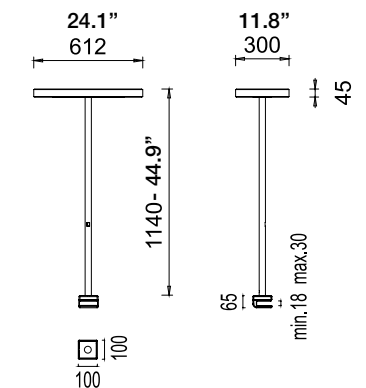

LED

CE IP20 ∇ CLASSE I

Emissione luminosa %
Light distribution %
LED
Fluorescente / Fluorescent

Corpo illuminante / Luminaire finishes:
Bianco / White RAL 9016
Grigio-argento / Silver-grey RAL9006
Struttura / Structure:
Bianco / White RAL 9016
Grigio-argento / Silver-grey RAL9006