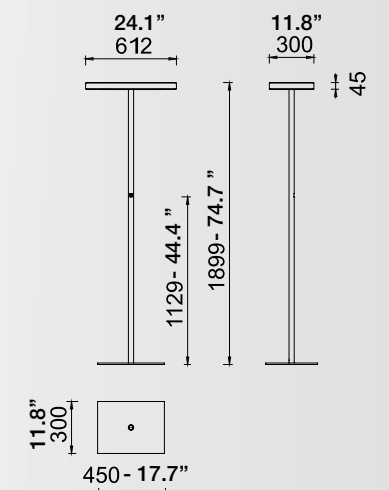

Linea

Floor
"Mid" stem

Descrizione tecnica

Apparecchio di illuminazione da terra
Corpo illuminante: alluminio
Asta e base: metallo
Diffusore: metacrilato microprismatico ad alta efficienza
Sorgente: LED o fluorescente

Finitura

Corpo illuminante: verniciato bianco RAL 9016 o grigio argento RAL 9006
Asta e base: verniciato bianco RAL 9016 o verniciato grigio argento RAL 9006

Lampada LED 68W

68W LED - 3000K - CRI=80 (su richiesta 4000K)
Flusso luminoso 7800 lm - Alimentatore elettronico 230V

Lampada FLUO 4X24W

Fluorescente 4X24W, Attacco G5 - Lineare T5
Flusso luminoso 7000 lm - Alimentatore elettronico 230V

Modelli disponibili

ON/OFF, Dimmerabile con pulsante, Dali, Sensore di presenza (PIR) e di luminosità

Technical description

Desk lamp
Luminaire head: aluminium
Stem and base: metal
Diffuser: high efficiency prismatic methacrylate
Source: LED or fluorescent

Finishes

Luminaire head: white painted RAL 9016 or silver RAL 9006
Stem and base: white painted RAL 9016 or grey silver painted RAL 9006

Lamp LED 68W

68W LED - 3000K - CRI=80 (on demand 4000K)
Electronic power supplier 230V - Luminous flux 7800 lm

Lamp FLUO 4X24W

Fluorescent 4X24W, Base G5 - Linear T5
Luminous flux 7000 lm - Electronic power supplier 230V

Available models

ON/OFF, Dimmable with switch, Dali, Presence detector and ambient light sensor (PIR)

LED

CE IP20 CLASSE I

Emissione luminosa %
Light distribution %
LED
Fluorescente / Fluorescent

Corpo illuminante / Luminaire finishes:
Bianco / White RAL 9016
Grigio-argento / Silver-grey RAL9006
Struttura / Structure:
Bianco / White RAL 9016
Grigio-argento / Silver-grey RAL9006