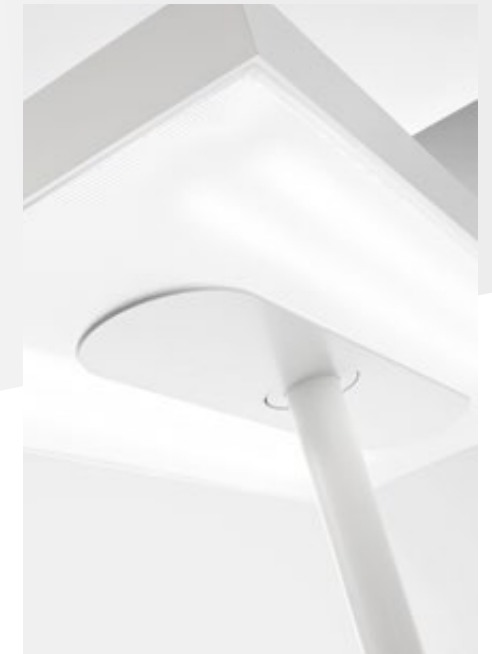

Available models

ON/OFF, Dimmable with switch, Dali, Presence detector and ambient light sensor (PIR)