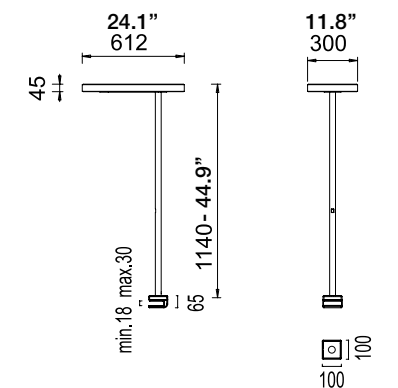

Linea

**Bench
side stem**

Descrizione tecnica

Apparecchio di illuminazione da scrivania
Corpo illuminante: alluminio
Asta e morsetto: metallo
Diffusore: metacrilato microprismatico ad alta efficienza
Sorgente: LED o fluorescente

Finitura

Corpo illuminante: verniciato bianco RAL 9016 o grigio argento RAL 9006
Asta e morsetto: verniciato bianco RAL 9016 o verniciato grigio argento RAL 9006

Lampada LED 68W

68W LED - 3000K - CRI=80 (su richiesta 4000K)
Alimentatore elettronico 230V - Flusso luminoso 7800 lm

Lampada FLUO 4X24W

Fluorescente 4x24W, Attacco G5 - Lineare T5
Alimentatore elettronico 230V - Flusso luminoso 7000 lm

Modelli disponibili

ON/OFF, Dimmerabile con pulsante, Dali, Sensore di presenza (PIR) e di luminosità

Technical description

Desk lamp
Luminaire head: aluminium
Stem and clamp: metal
Diffuser: high efficiency prismatic methacrylate
Source: LED or fluorescent

Finishes

Luminaire head: white painted RAL 9016 or silver RAL 9006
Stem and clamp: white painted RAL 9016 or grey silver painted RAL 9006

Lamp LED 68W

68W LED - 3000K - CRI=80 (on demand 4000K)
Electronic power supplier 230V - Luminous flux 7800 lm

Lamp FLUO 4X24W

Fluorescent 4x24W, Base G5 - Linear T5
Electronic power supplier 230V - Luminous flux 7000 lm

Available models

ON/OFF, Dimmable with switch, Dali, Presence detector and ambient light sensor (PIR)

LED

CE IP20 CLASSE I

Emissione luminosa %
Light distribution %
LED
Fluorescente / Fluorescent

Corpo illuminante / Luminaire finishes:
Bianco / White RAL 9016
Grigio-argento / Silver-grey RAL9006
Struttura / Structure:
Bianco / White RAL 9016
Grigio-argento / Silver-grey RAL9006